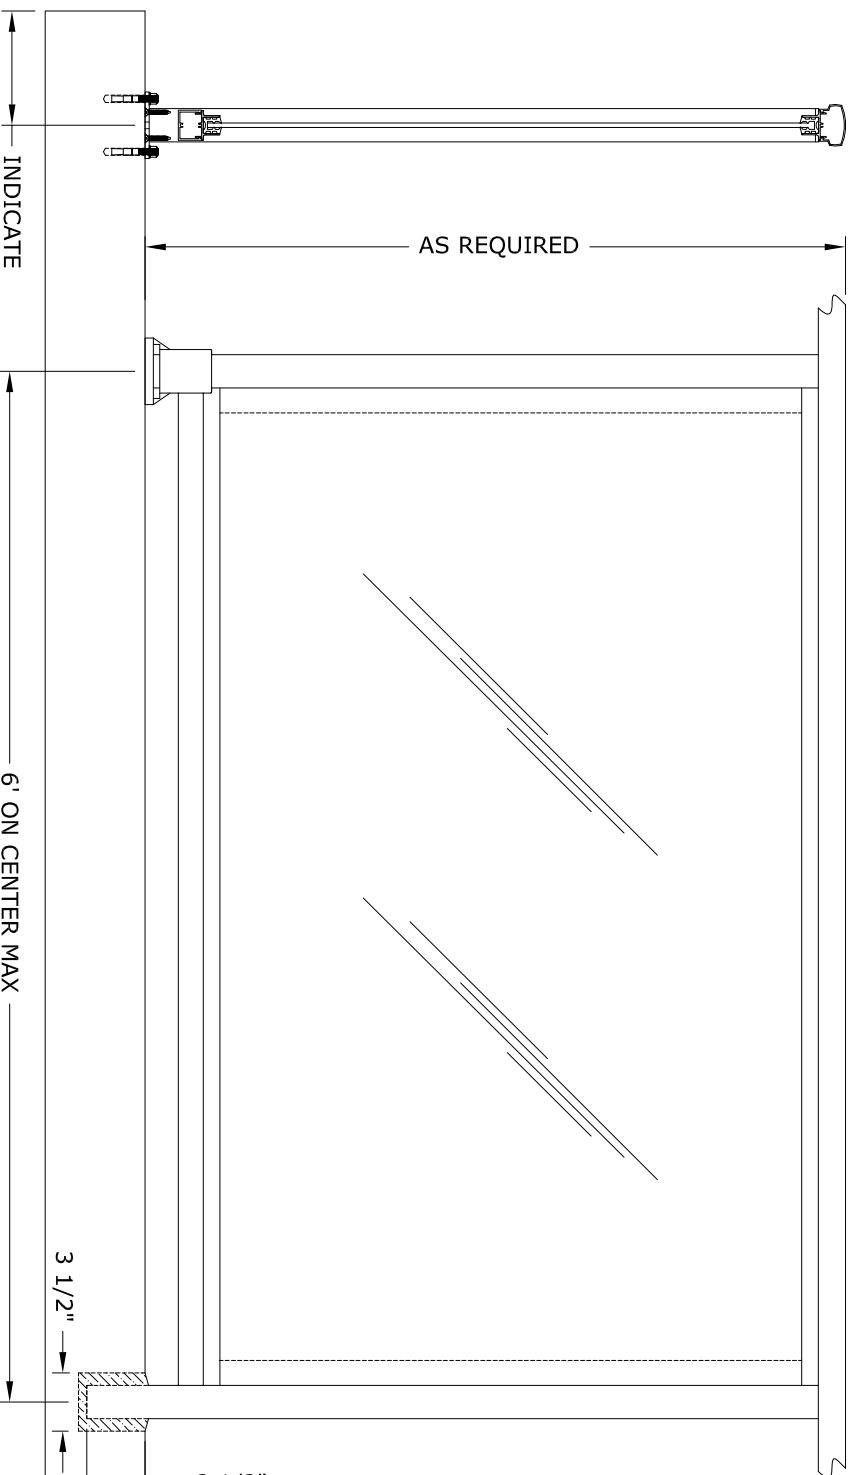

ALUMINUM FRAMELESS GLASS RAILING

STYLE: 2 LINE FRAMELESS GLASS

POST: 2" SQ. X 1/8"

TOP CAP: TC-1

GLASS: 1/4" TEMPERED

RailingWorks™

Architectural Railing Systems by Nexan

1213 26th Street SW, Cullman, AL 35055