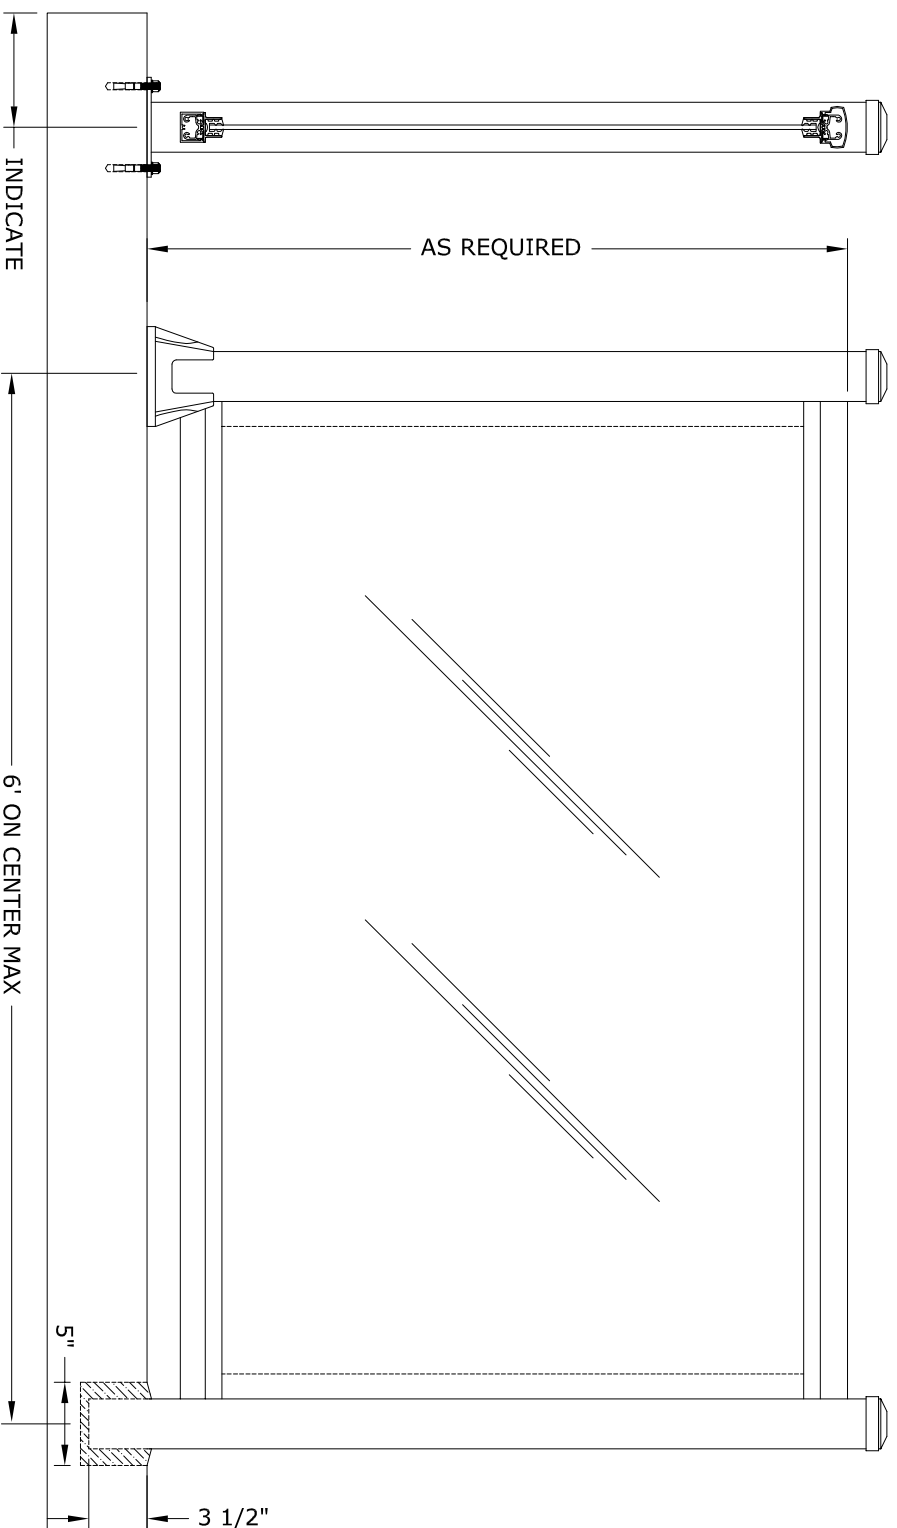

ALUMINUM FRAMELESS GLASS RAILING
STYLE: 2 LINE FRAMELESS GLASS
POST: 3" SQ. X 1/8"
TOP CAP: TC-1
GLASS: 1/4" TEMPERED

RailingWorks™

Architectural Railing Systems by Nexan

1213 26th Street SW, Cullman, AL 35055
1-888-739-6172 Fax: 256-739-6173
Email: sales@nexaninc.com
Web: www.nexaninc.com