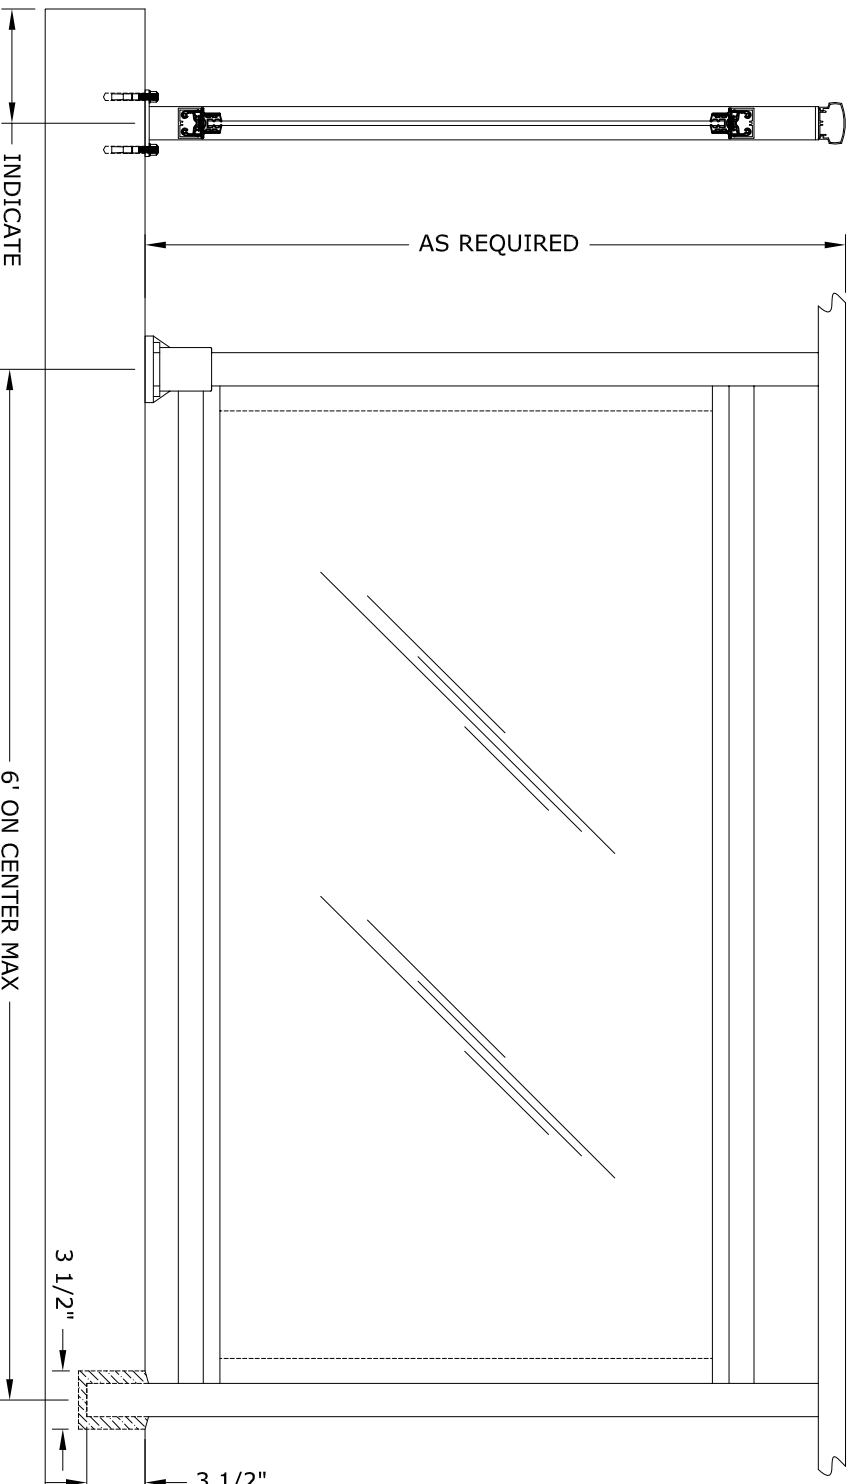

ALUMINUM FRAMELESS GLASS RAILING

STYLE: 3 LINE FRAMELESS GLASS

POST: 2" SQ. X 1/8"

TOP CAP: TC-1

GLASS: 1/4" TEMPERED

RailingWorks™

Architectural Railing Systems by Nexan

1213 26th Street SW Cullman, AL 35055