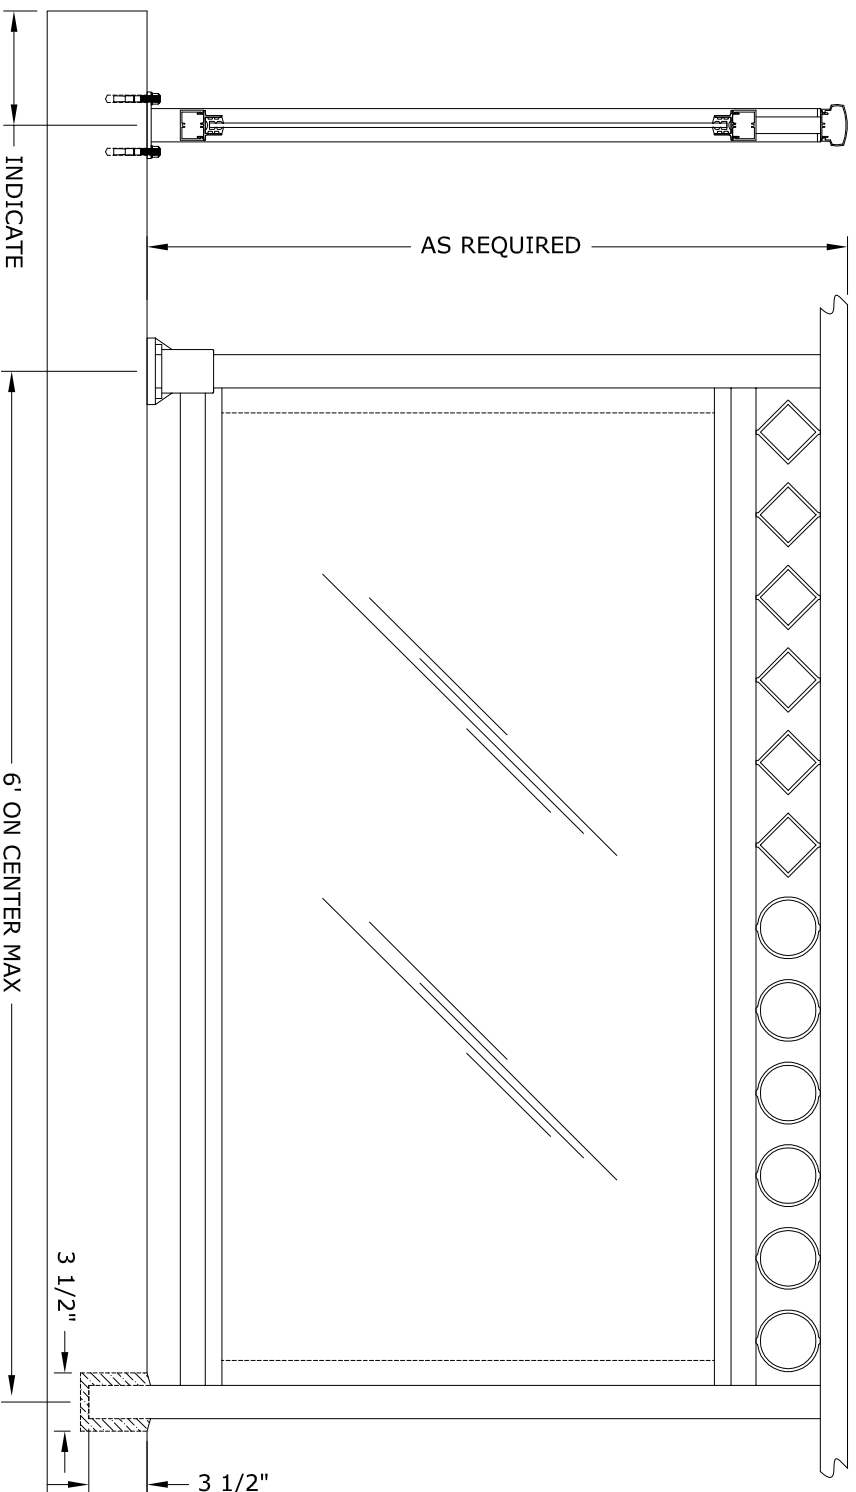

ALUMINUM GLASS RAILING

STYLE: 3 LINE FRAMELESS GLASS - CIRCLE OR DIAMOND

POST: 2" SQ. X 1/8"

TOP CAP: TC-1

GLASS: 1/4" TEMPERED

RailingWorks™

Architectural Railing Systems by Nexan

1213 26th Street SW, Cullman, AL 35055