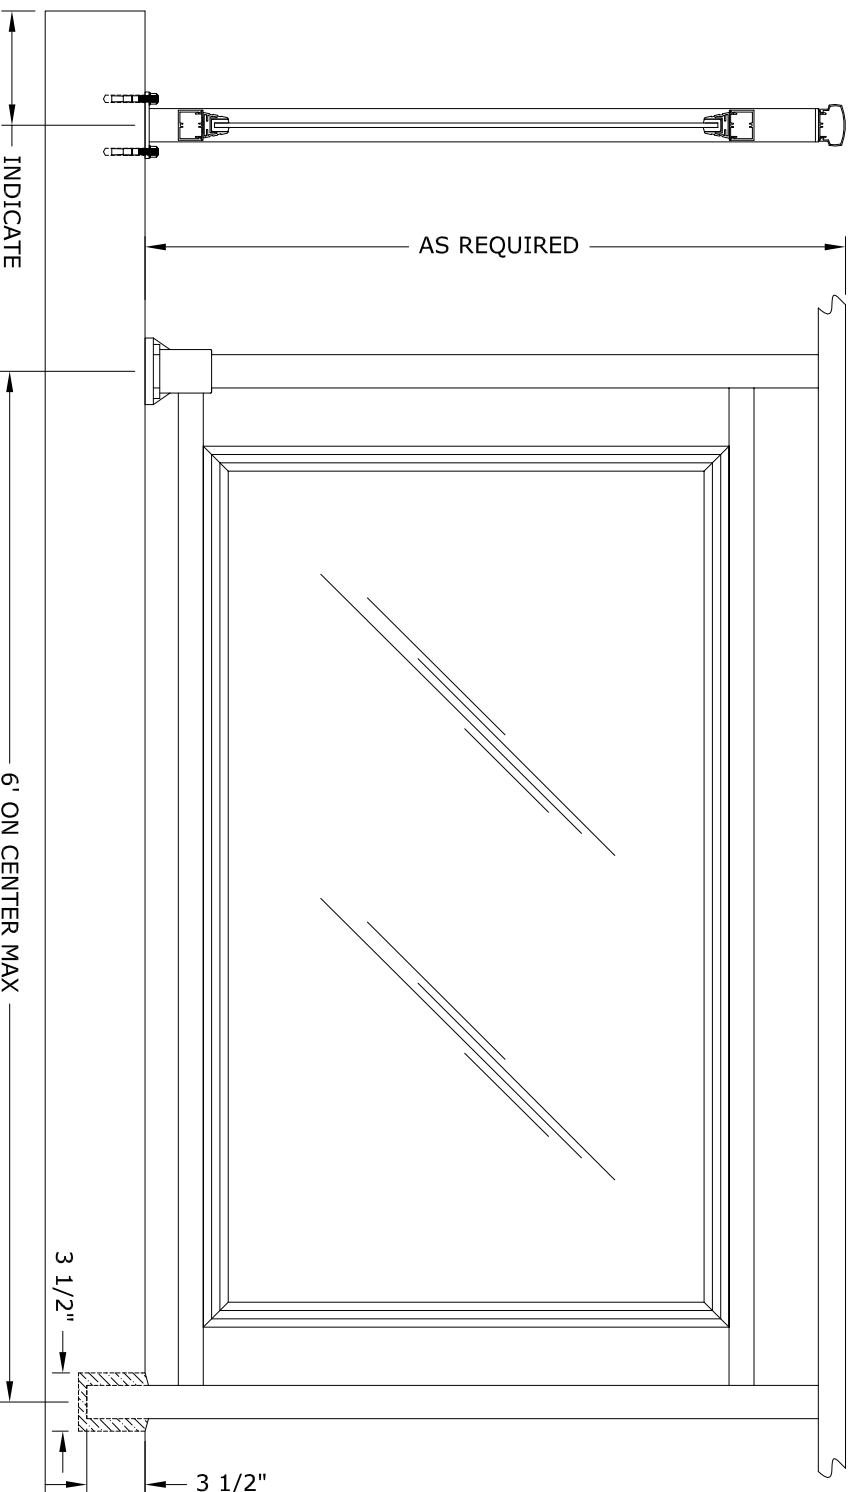

ALUMINUM GLASS RAILING
STYLE: 3 LINE FRAMED GLASS
POST: 2" SQ. X 1/8"
TOP CAP: TC-1
GLASS: 1/4" TEMPERED

RailingWorks™

Architectural Railing Systems by Nexan

1213 26th Street SW Cullman, AL 35055
1-888-739-6172 Fax: 256-739-6173
Email: sales@nexaninc.com
Web: www.nexaninc.com