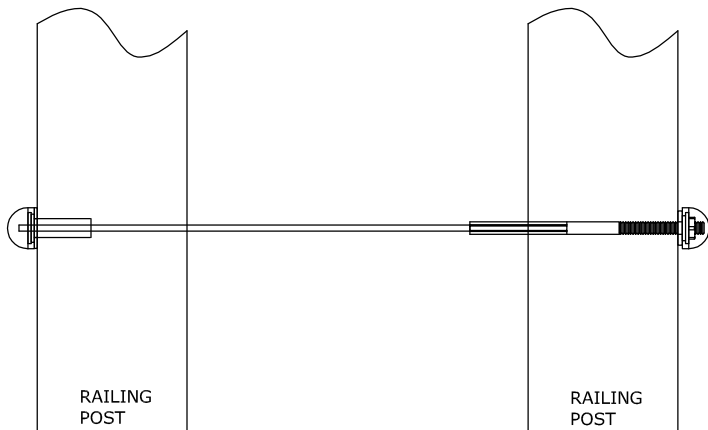

CABLE DETAILS

1:	COLORED END CAP
2:	S.S. CABLE LOCK FITTING
3:	3/4" NYLON WASHER
4:	3/4" NYLON WASHER
5:	1/4" S.S. NUT
6:	1/8" S.S. CABLE ASSEMBLY
7:	1/4" S.S. THREADED TERMINAL

DRAWING FILE: SPEC.11.dwg